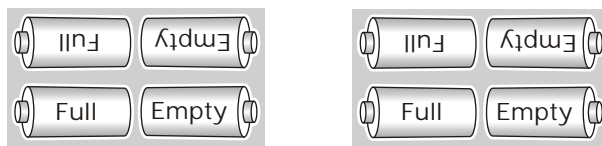

Batterycharge indicator

Cut out and tape on battery cases / holders .

See instructions here : www.benvelo.com/battery.htm

For black and white printer :

Copyright © Benny Johansson

Lampifix.com - a good flashlight accessory