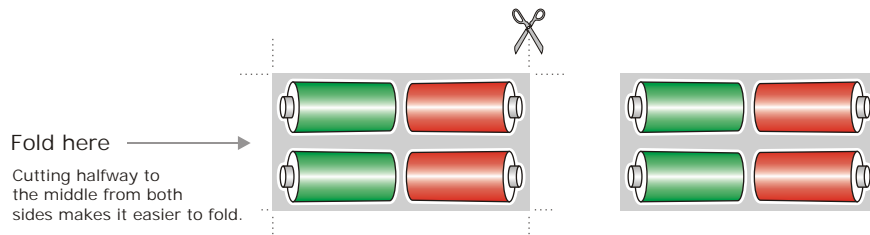

Batterycharge indicator

Cut out and tape on battery cases / holders .

See instructions here : www.benvelo.com/battery.htm

For black and white printer :

Copyright © Benny Johansson

Lampifix.com - a good flashlight accessory