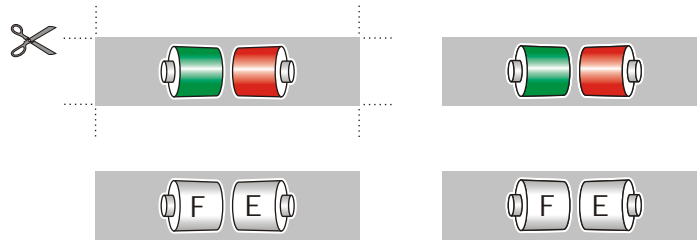

# Chargeindicator for batteryholder

See instructions here : [www.benvelo.com/batteryholder.htm](http://www.benvelo.com/batteryholder.htm)

Copyright © Benny Johansson

---

LampiFix.com - a good flashlight accessory